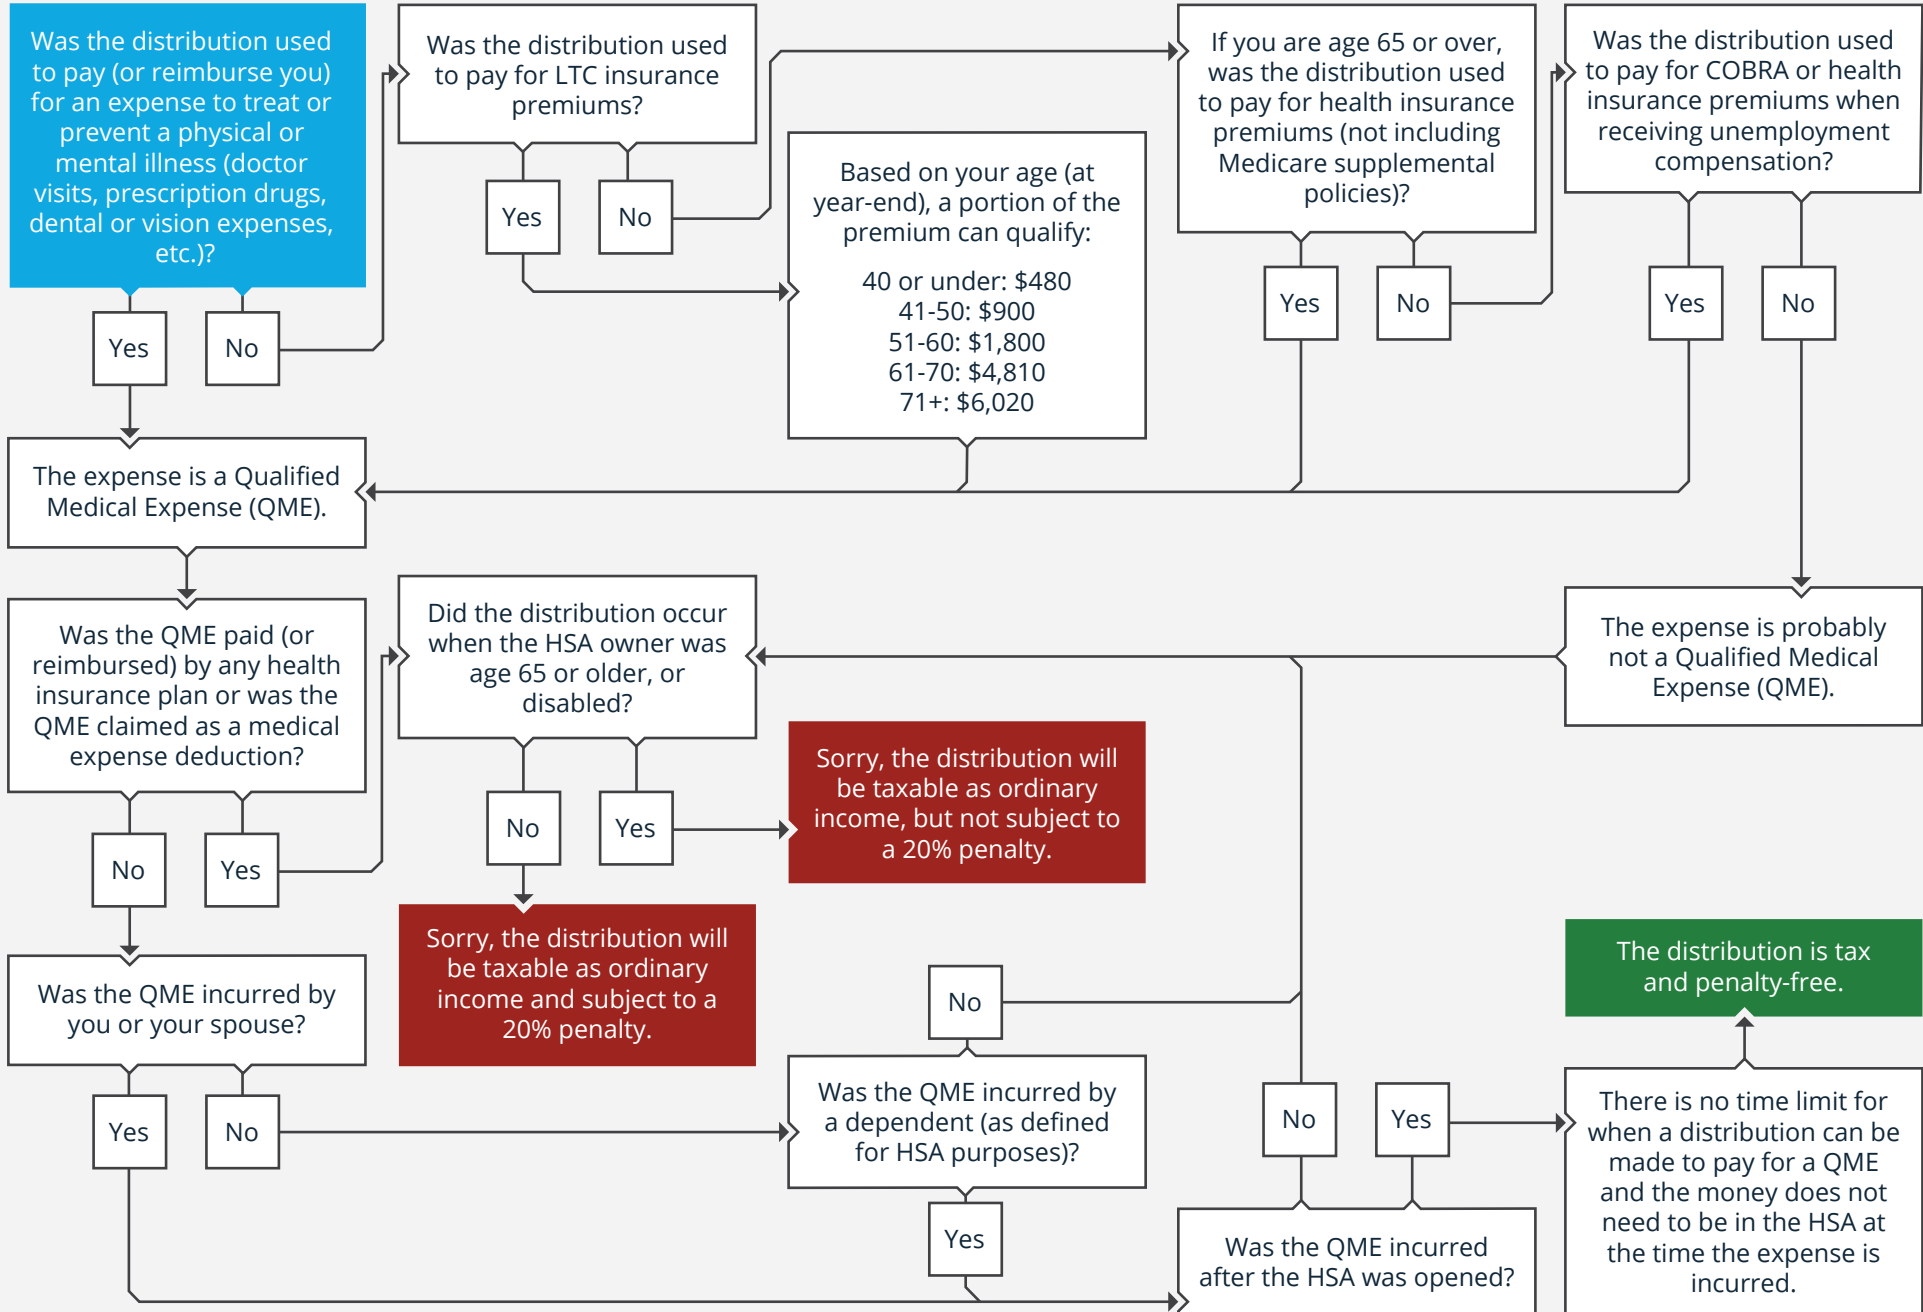

 Start Here

Interested in working together?

[Learn more about planning your financial future.](#)

Brian Fry

9415 Culver Blvd, #33, Culver City, CA 90232

brianfry@safelandingfinancial.com | 512-662-1835 | <https://safelandingfinancial.com/>