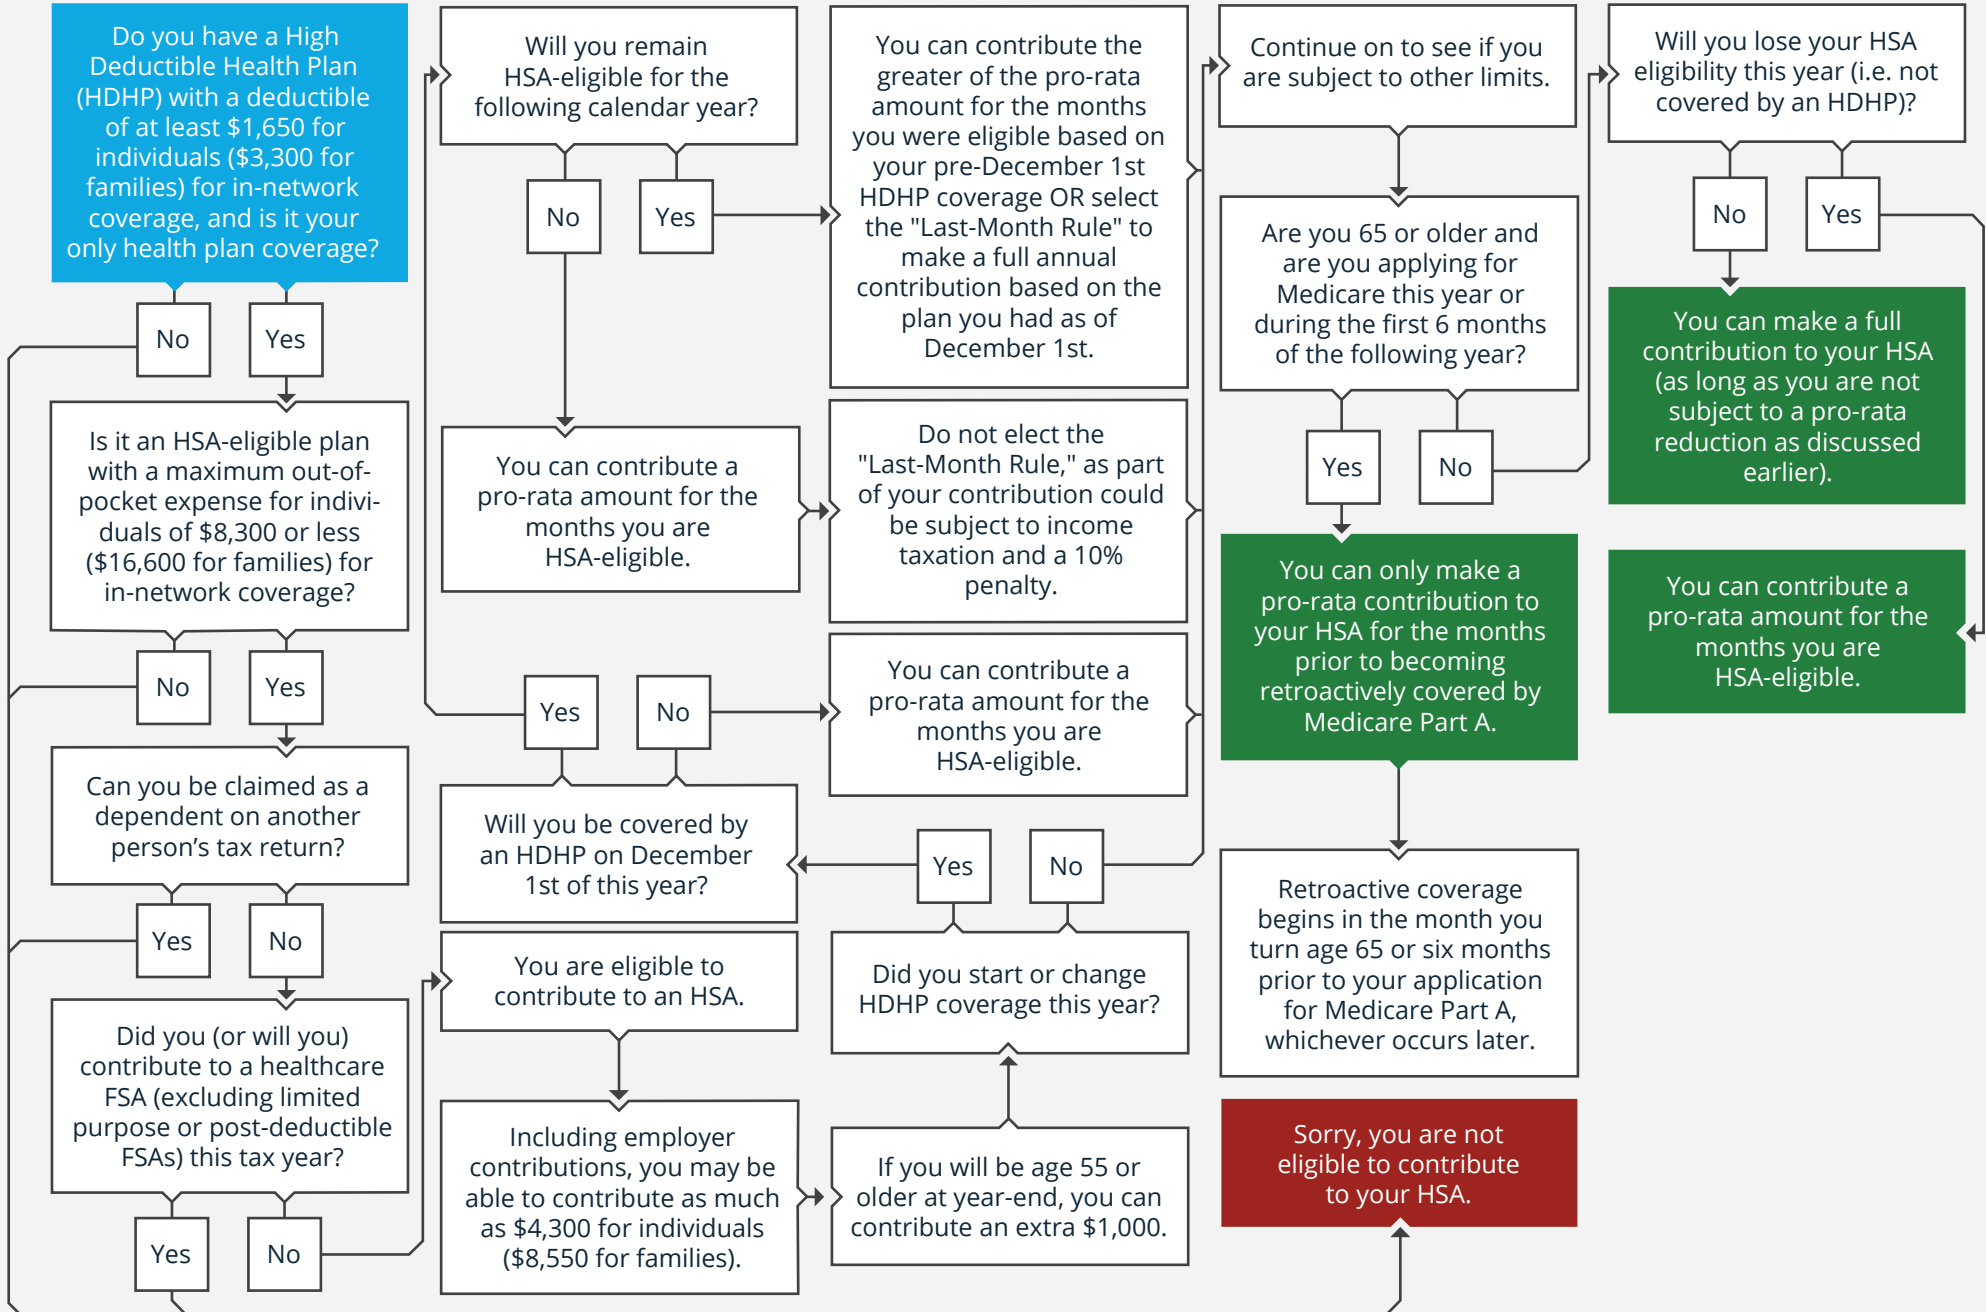

START HERE

Interested in working together?

[Learn more about planning your financial future.](#)

Brian Fry

9415 Culver Blvd, #33, Culver City, CA 90232

brianfry@safelandingfinancial.com | 512-662-1835 | <https://safelandingfinancial.com/>