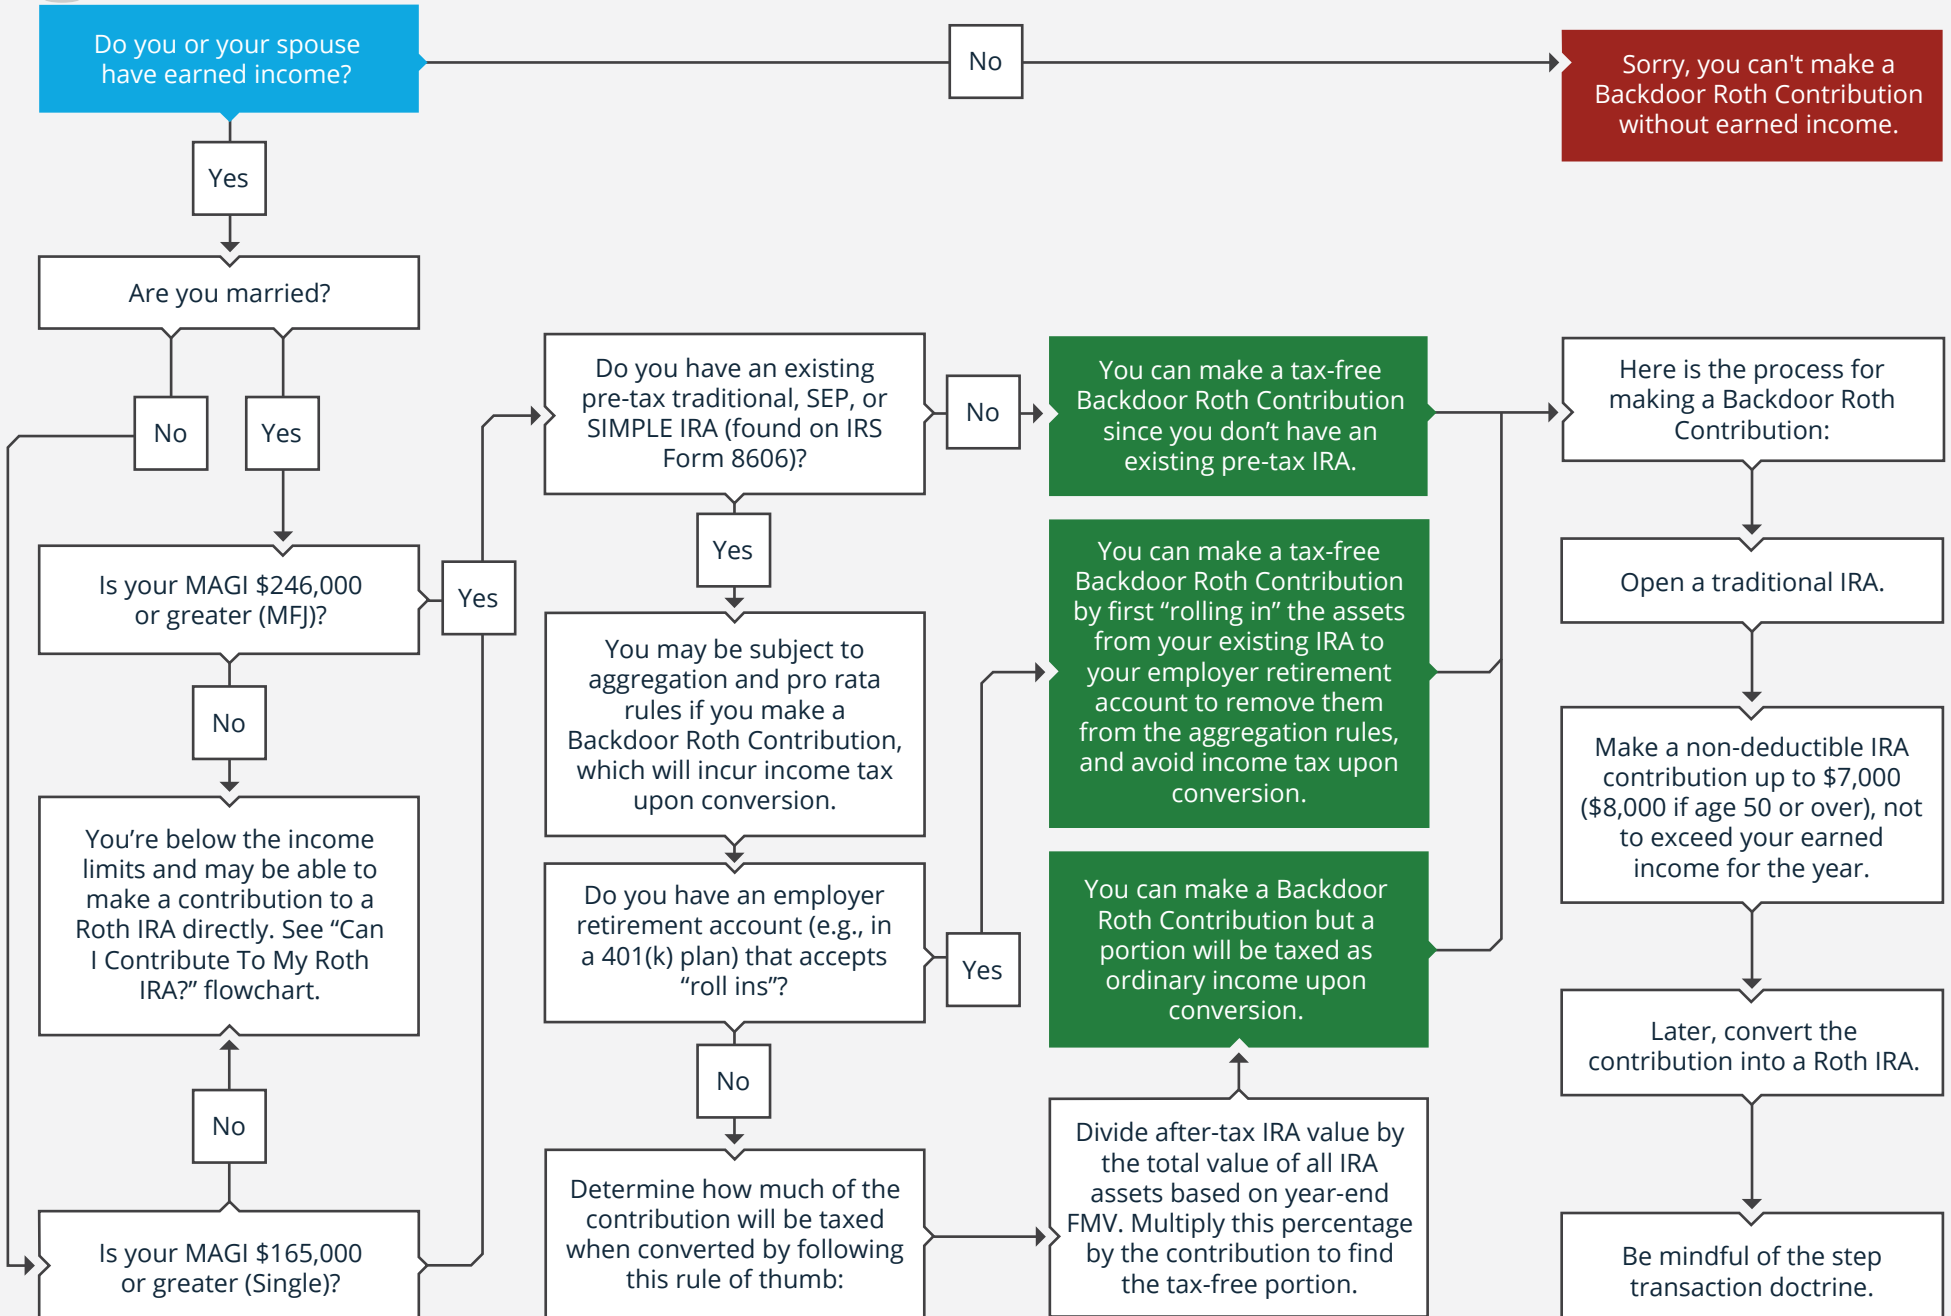

START HERE

Interested in working together?

[Learn more about planning your financial future.](#)

Brian Fry

9415 Culver Blvd, #33, Culver City, CA 90232

brianfry@safelandingfinancial.com | 512-662-1835 | <https://safelandingfinancial.com/>