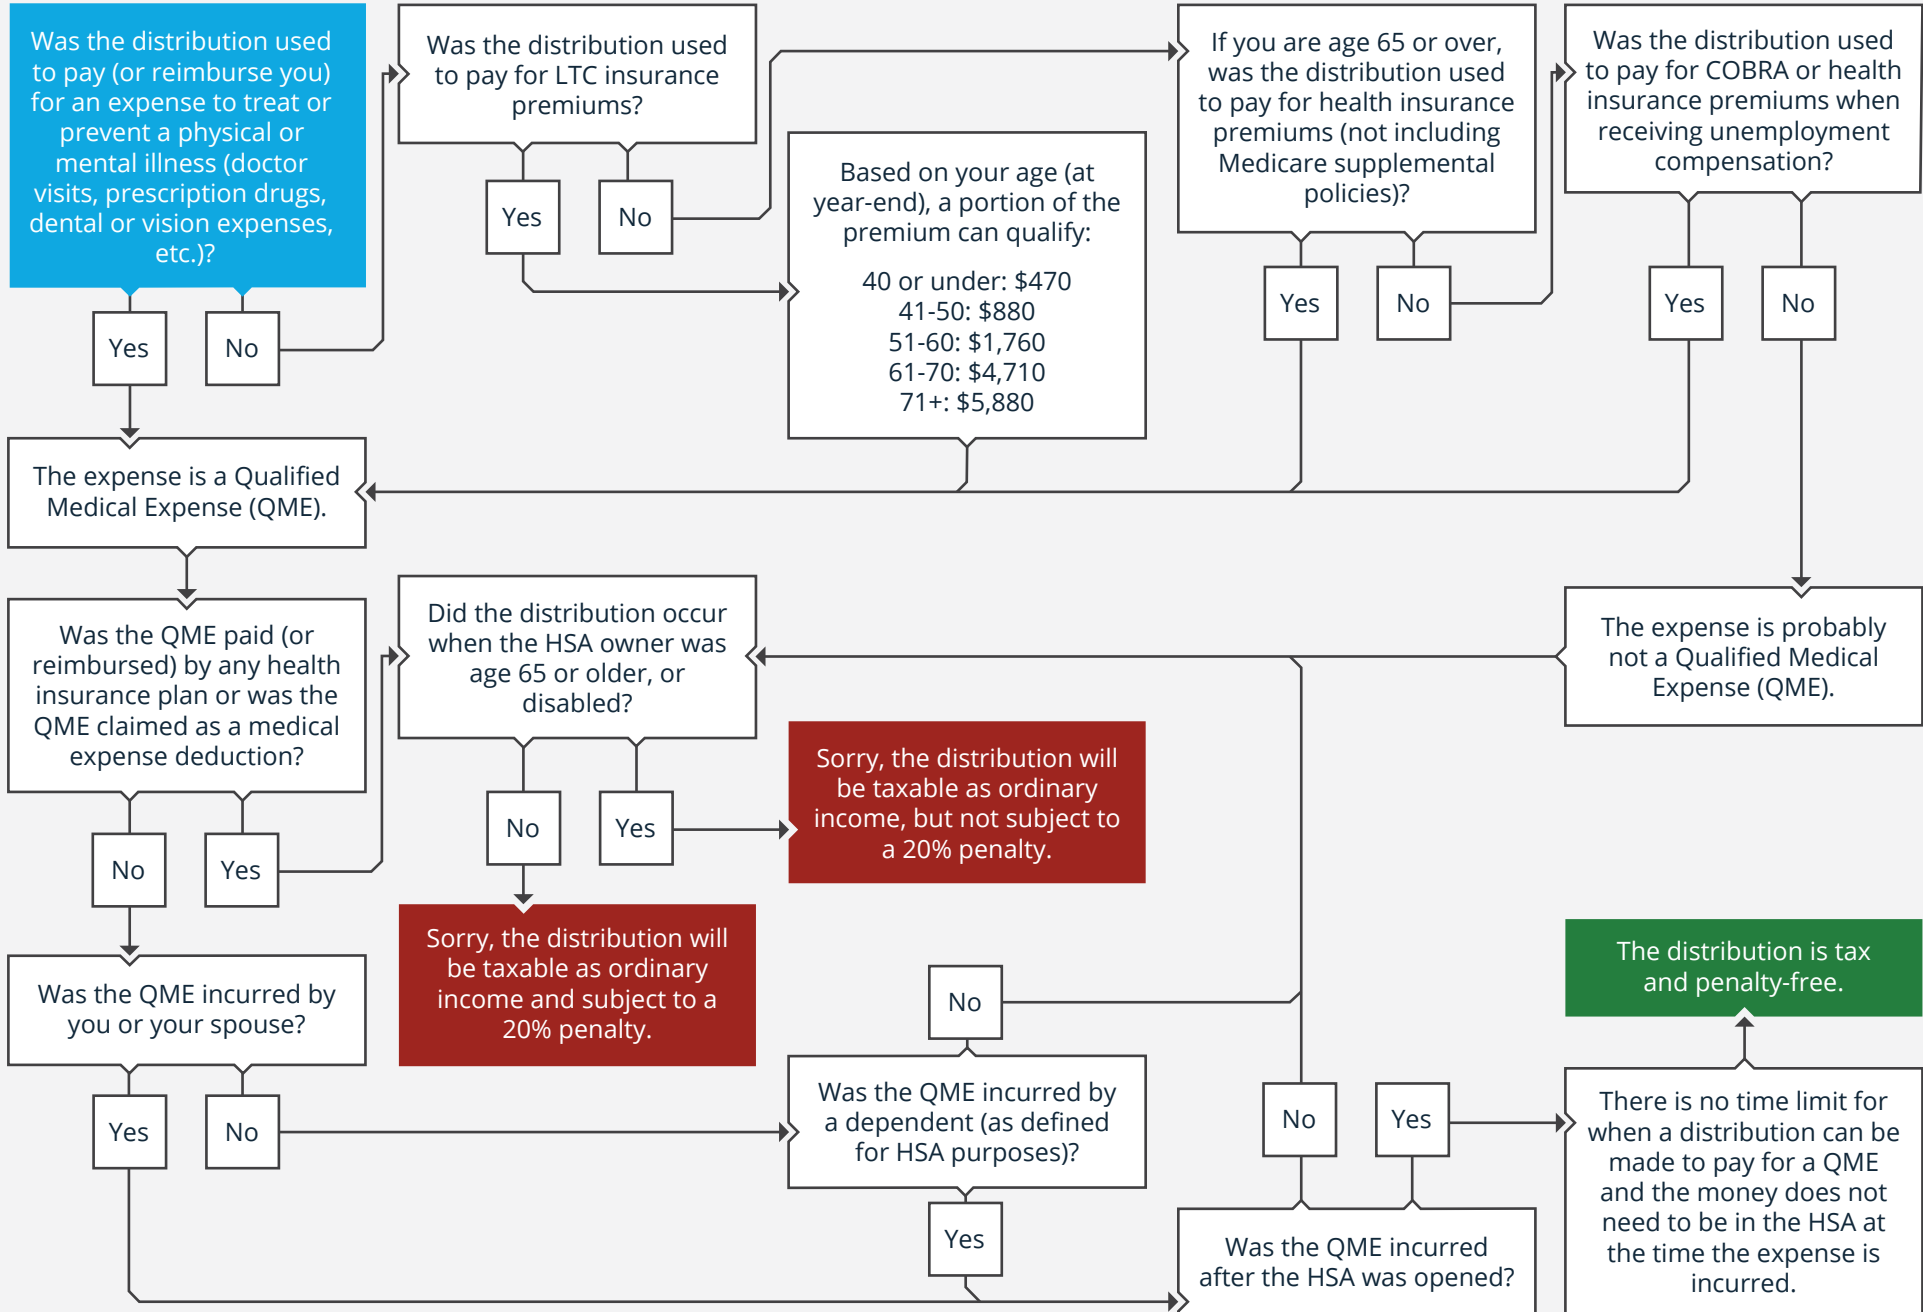

 Start Here

Interested in working together?

[Learn more about planning your financial future.](#)

Brian Fry

9415 Culver Blvd, #33, Culver City, CA 90232

brianfry@safelandingfinancial.com | 512-662-1835 | <https://safelandingfinancial.com/>