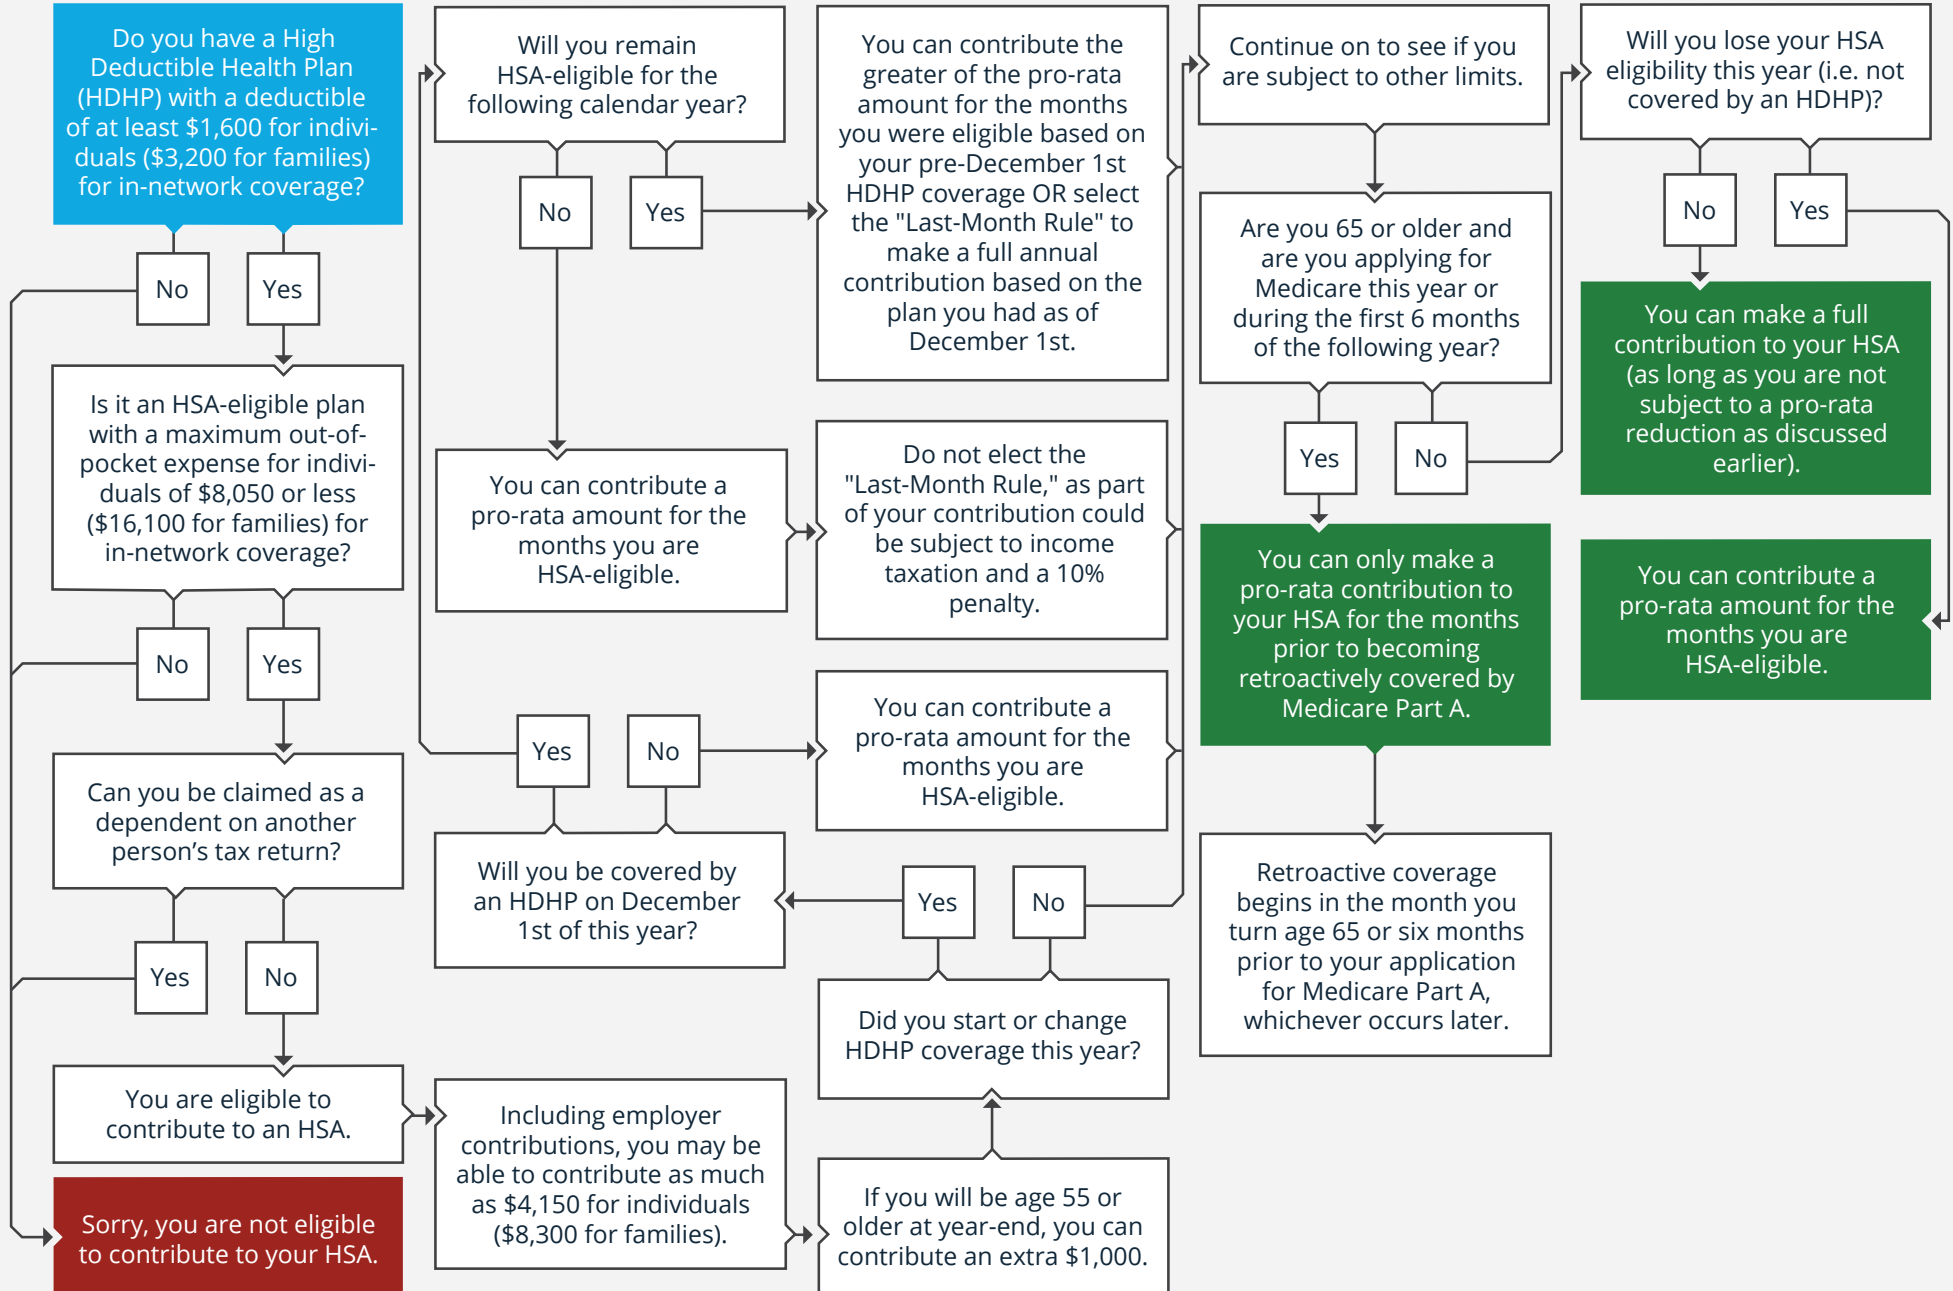

2024 · CAN I MAKE A DEDUCTIBLE CONTRIBUTION TO MY HSA?

START HERE

Interested in working together?

[Learn more about planning your financial future.](#)

Brian Fry

9415 Culver Blvd, #33, Culver City, CA 90232