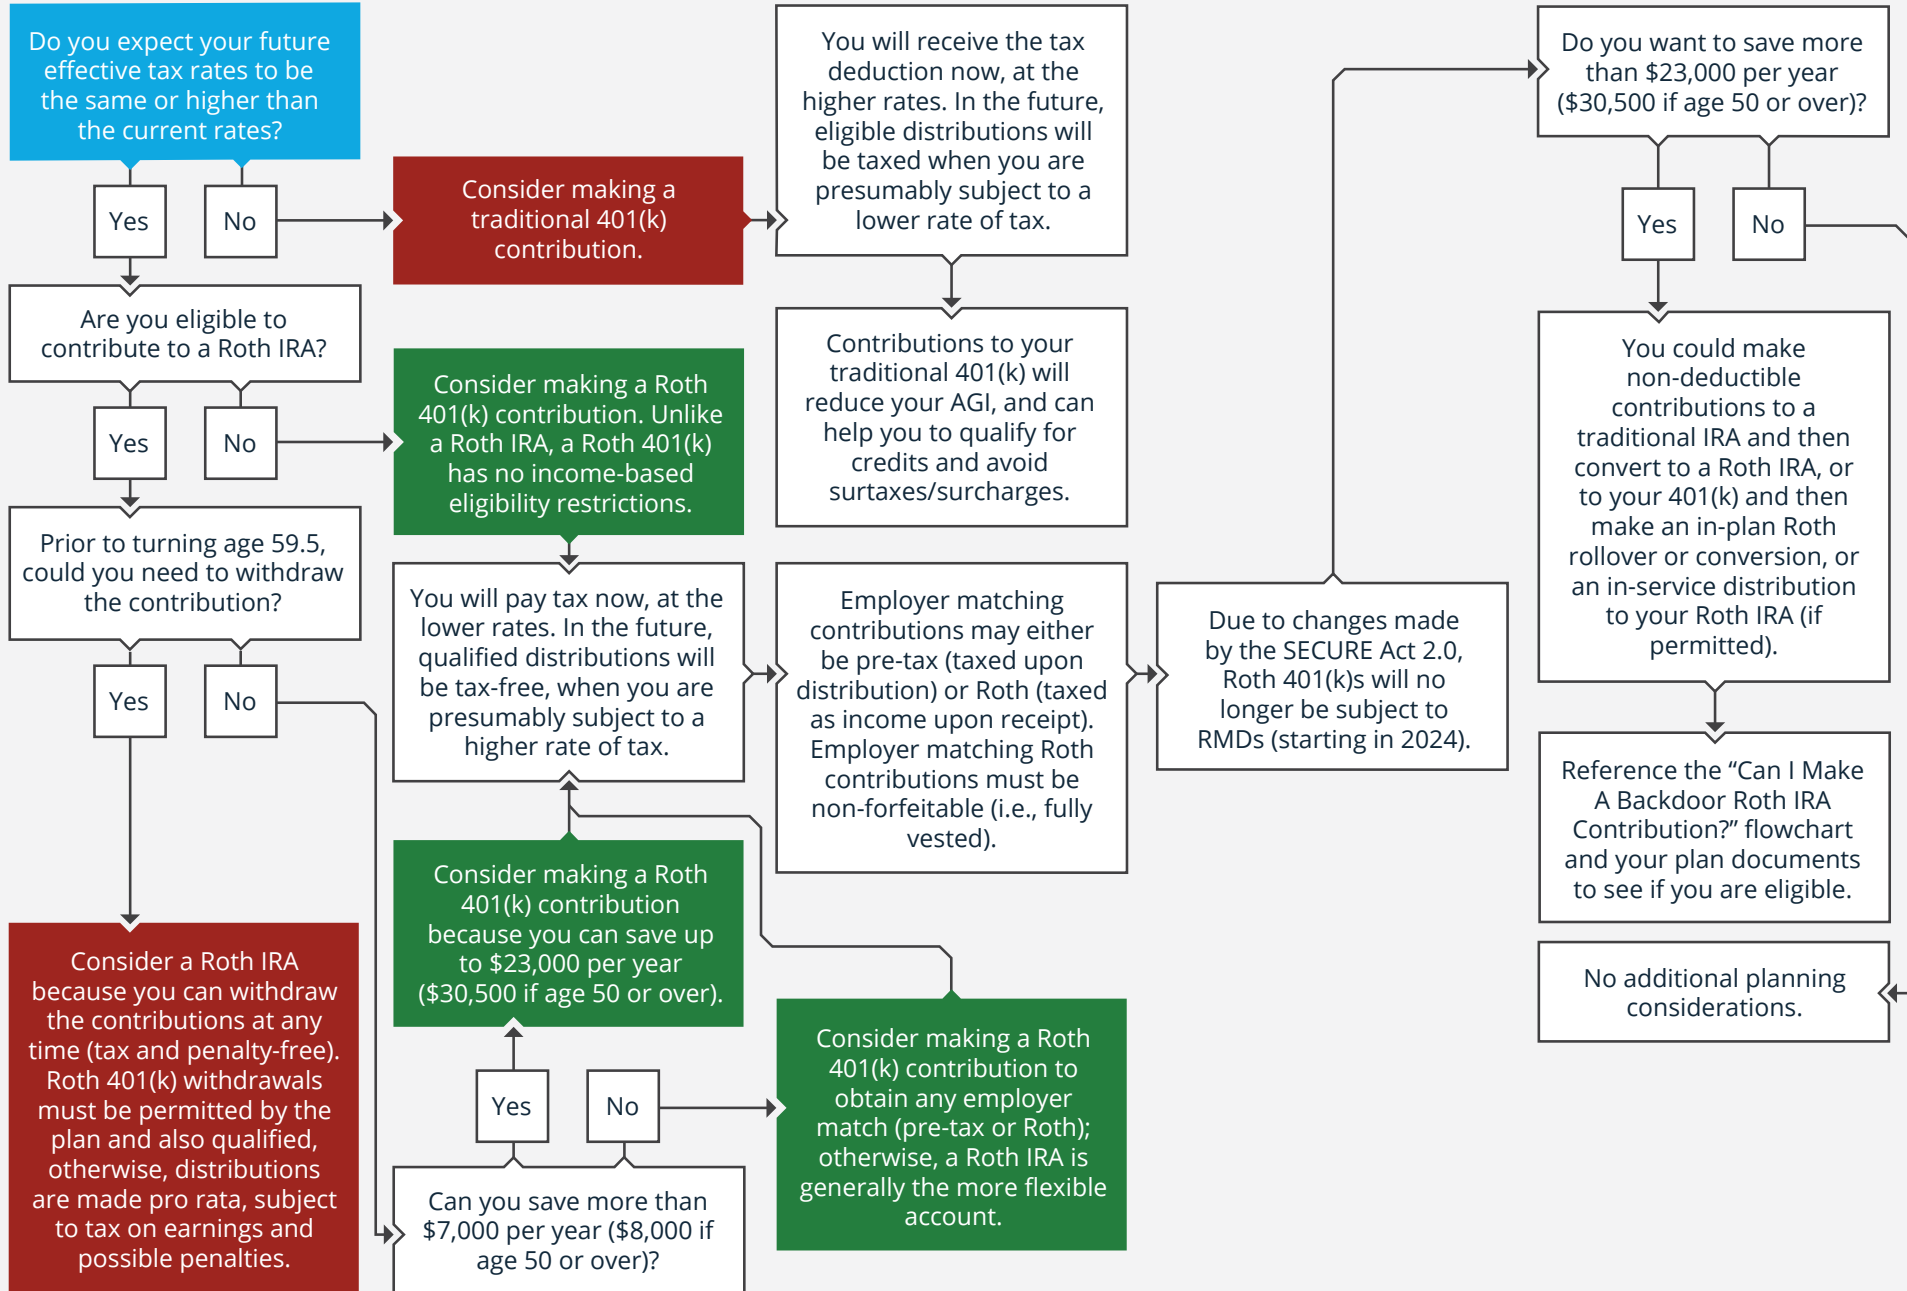

**START HERE**

**Interested in working together?**

[Learn more about planning your financial future.](#)

**Brian Fry**

9415 Culver Blvd, #33, Culver City, CA 90232

brianfry@safelandingfinancial.com | 512-662-1835 | <https://safelandingfinancial.com/>