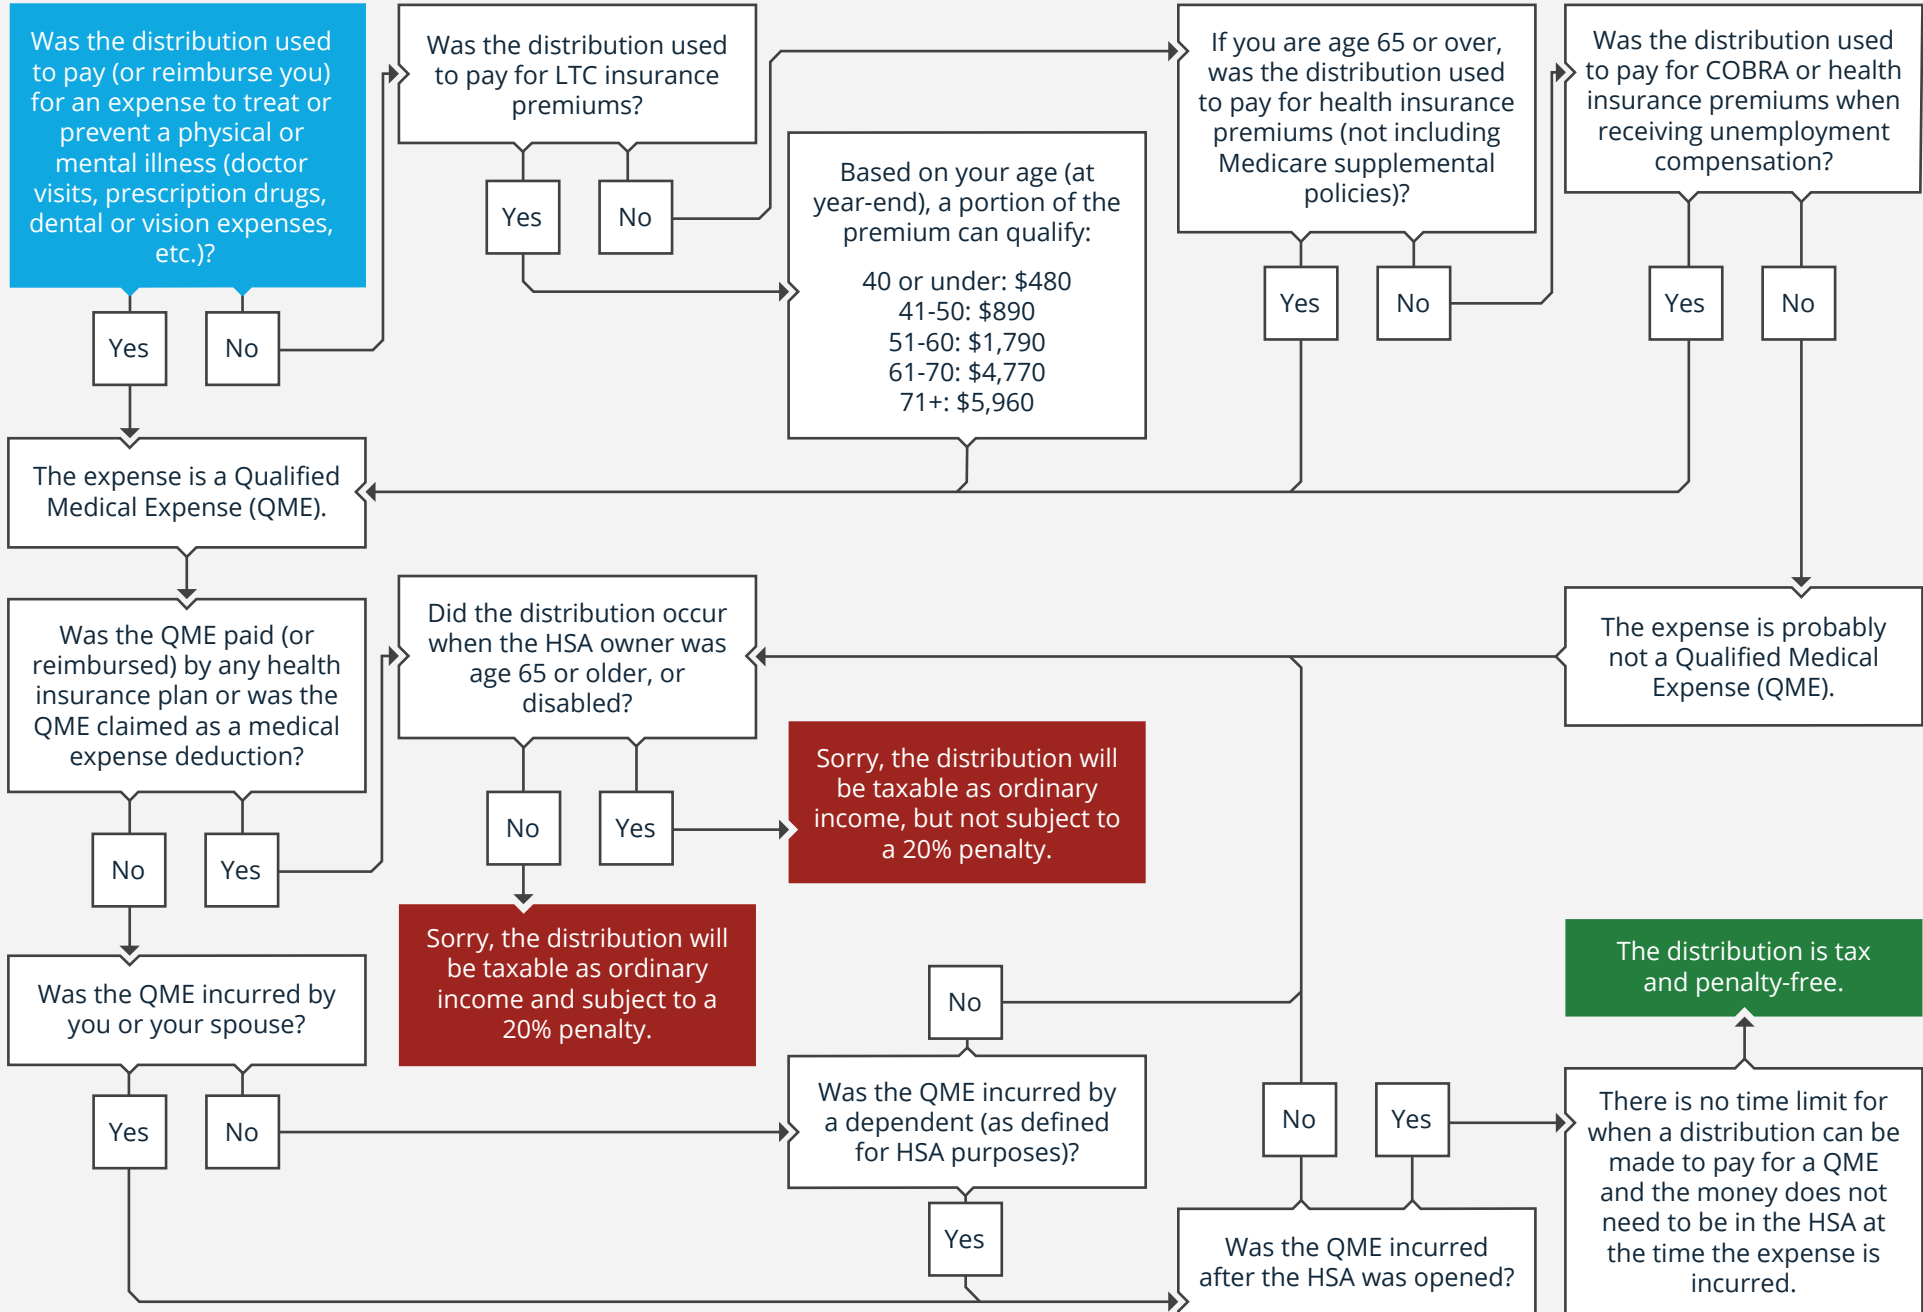

 Start Here

Interested in working together?

[Learn more about planning your financial future.](#)

Brian Fry

9415 Culver Blvd, #33, Culver City, CA 90232

brianfry@safelandingfinancial.com | 512-662-1835 | <https://safelandingfinancial.com/>