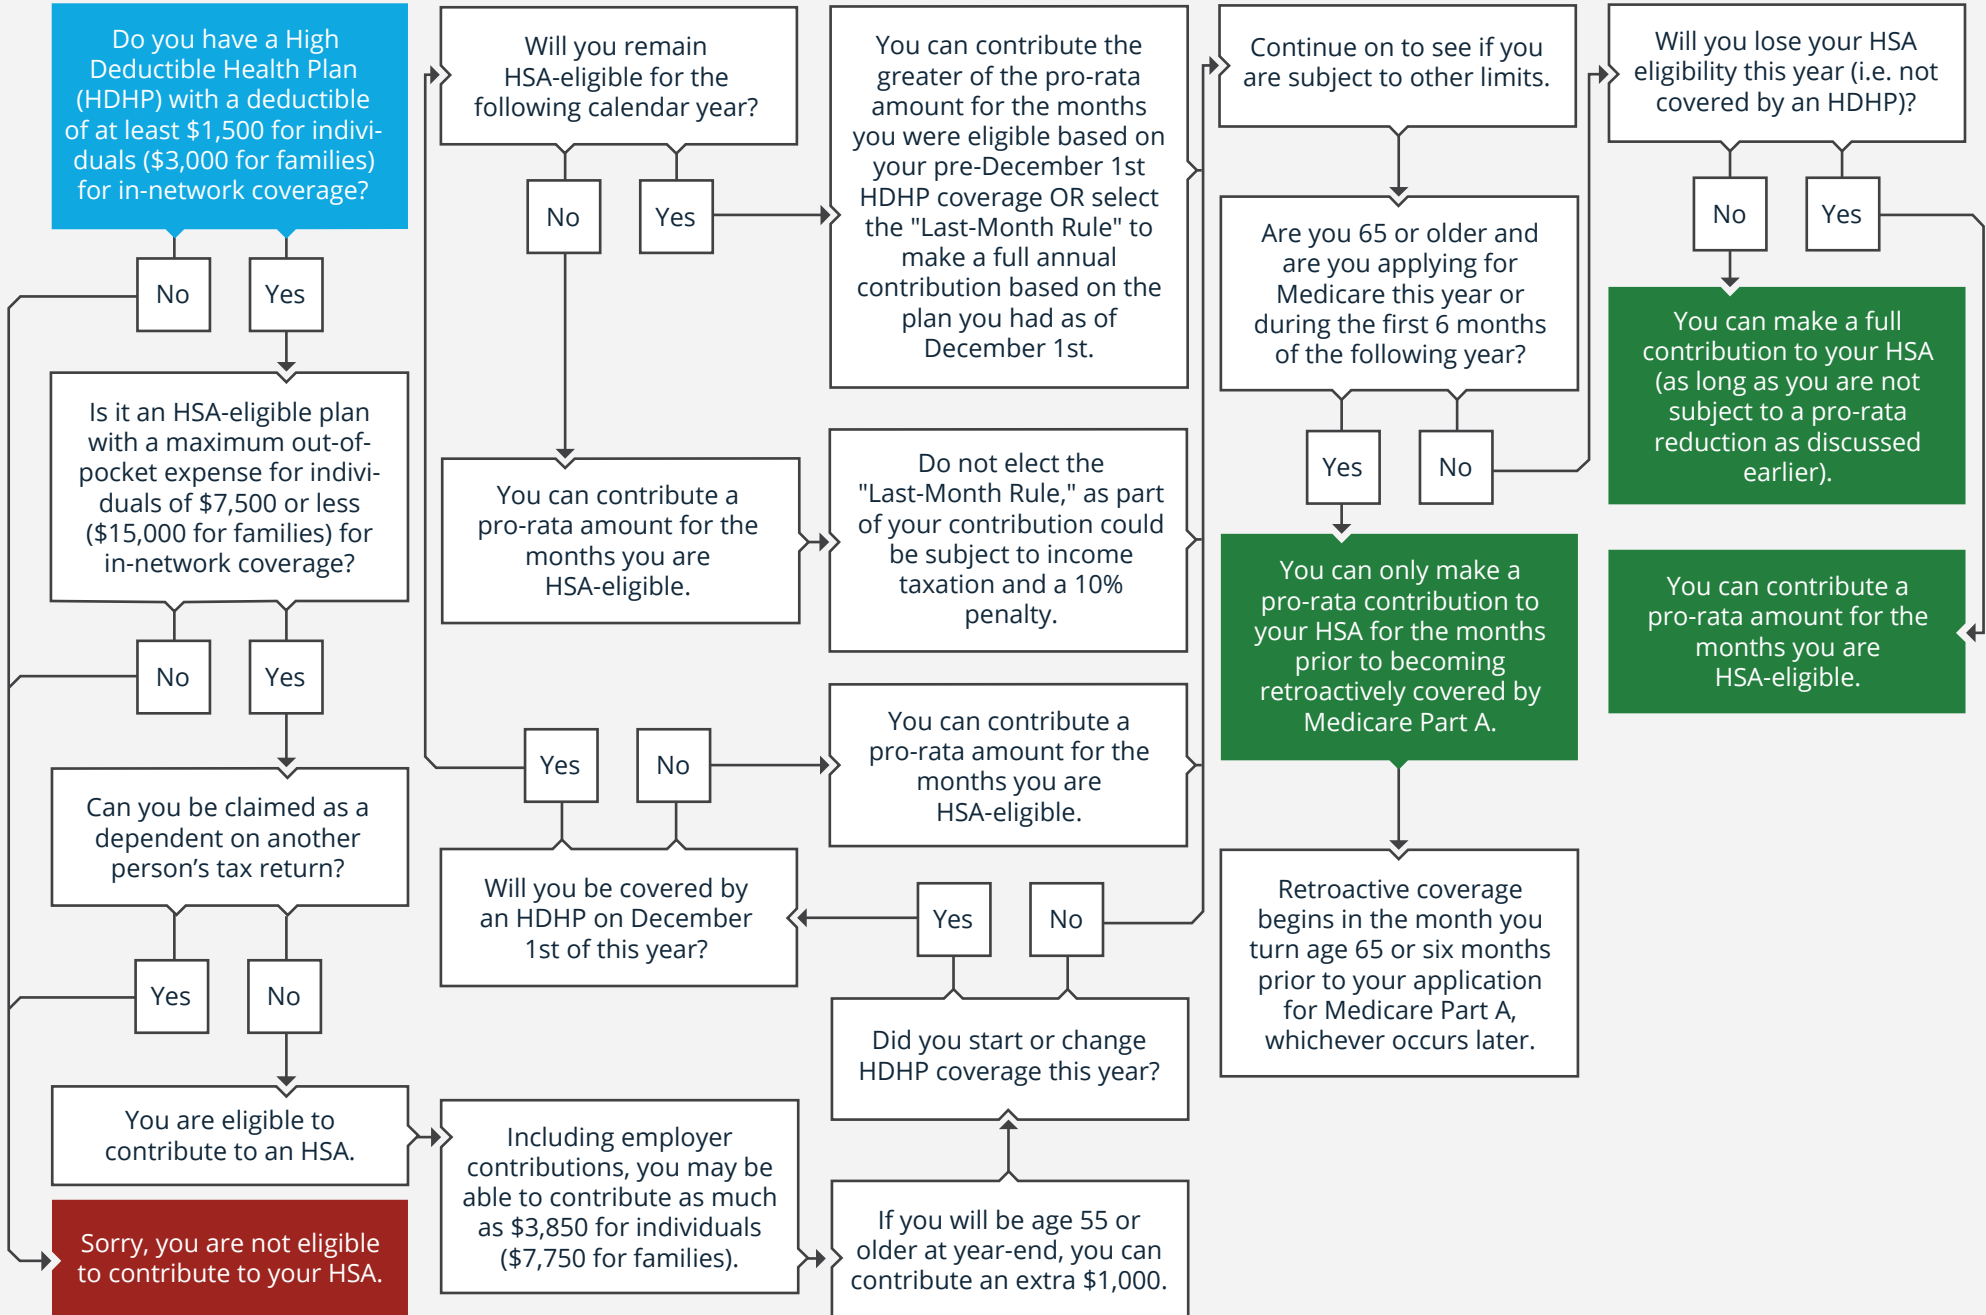

 **Start Here**

Interested in working together?

[Learn more about planning your financial future.](#)

Brian Fry

9415 Culver Blvd, #33, Culver City, CA 90232

brianfry@safelandingfinancial.com | 512-662-1835 | <https://safelandingfinancial.com/>